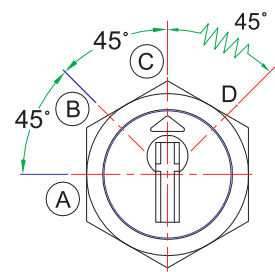

SRL 1845 SERIES

Spring-Return Key Lock Half-Inch Enclosed Rotary Switches

SUGGESTED MOUNTING HOLE FOR ALL SRL-1845 SWITCHES

SWITCH ACTION AND KEY PULL POSITIONS

OPTION 1
Pos. "A" - Maintaining
Pos. "B" - Momentary

OPTION 2
Pos. "A" & "B" - Maintaining
Pos. "C" - Momentary

OPTION 3
Pos. "B" - Maintaining
Pos. "A" & "C" - Momentary

OPTION 4
Pos. "A", "B" & "C" - Maintaining
Pos. "D" - Momentary

(A) - Indicates Position With Key Pull Option