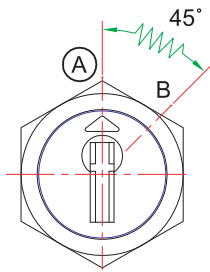

SRL 1845 SERIES

Spring-Return Key Lock Half-Inch Enclosed Rotary Switches

SUGGESTED MOUNTING HOLE FOR ALL SRL-1845 SWITCHES

SWITCH ACTION AND KEY PULL POSITIONS

OPTION 1
Pos. "A" - Maintaining
Pos. "B" - Momentary