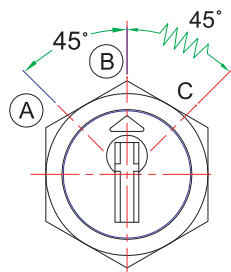

SRL 1845 SERIES

Spring-Return Key Lock Half-Inch Enclosed Rotary Switches

SUGGESTED MOUNTING HOLE FOR ALL SRL-1845 SWITCHES

SWITCH ACTION AND KEY PULL POSITIONS

OPTION 1
Pos. "A" - Maintaining
Pos. "B" - Momentary

OPTION 2
Pos. "A" & "B" - Maintaining
Pos. "C" - Momentary

OPTION 3
Pos. "B" - Maintaining
Pos. "A" & "C" - Momentary

OPTION 4
Pos. "A", "B" & "C" - Maintaining
Pos. "D" - Momentary

(A) - Indicates Position With Key Pull Option