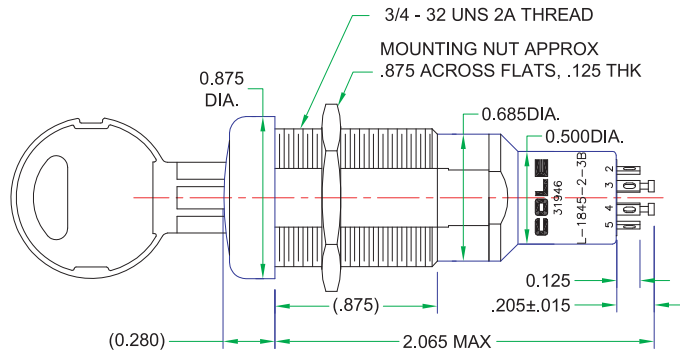

The Innovative Switch Company

A The SRL1845 combines economical key lock switching with the versatility and dependability of Cole's 1800 Series spring return switch.

It has been engineered with the highest quality materials and meets or surpasses the most stringent requirements of MIL-DTL-3786.

The SRL 1845 key lock switch is excellent for the demanding usage of critical applications, such as medical and industrial control and instrumentation, as well as ground support electronic equipment.

SRL 1845 SERIES **Spring-Return Key Lock Half-Inch Enclosed** **Rotary Switches**

SRL 1845 SERIES

Spring-Return Key Lock Half-Inch Enclosed Rotary Switches

SUGGESTED MOUNTING HOLE FOR ALL SRL-1845 SWITCHES

SWITCH ACTION AND KEY PULL POSITIONS

OPTION 1
Pos. "A" - Maintaining
Pos. "B" - Momentary