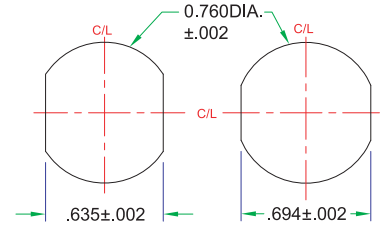

SRL 1845 SERIES

Spring-Return Key Lock Half-Inch Enclosed Rotary Switches

SUGGESTED MOUNTING HOLE FOR ALL SRL-1845 SWITCHES

SWITCH ACTION AND KEY PULL POSITIONS

OPTION 1
Pos. "A" - Maintaining
Pos. "B" - Momentary