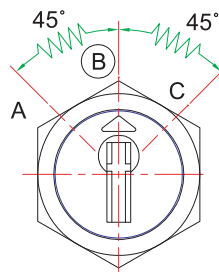

SRL 1845 SERIES

Spring-Return Key Lock Half-Inch Enclosed Rotary Switches

SUGGESTED MOUNTING HOLE FOR ALL SRL-1845 SWITCHES

SWITCH ACTION AND KEY PULL POSITIONS

OPTION 1
Pos. "A" - Maintaining
Pos. "B" - Momentary

OPTION 2
Pos. "A" & "B" - Maintaining
Pos. "C" - Momentary

OPTION 3
Pos. "B" - Maintaining
Pos. "A" & "C" - Momentary

OPTION 4
Pos. "A", "B" & "C" - Maintaining
Pos. "D" - Momentary

(A) - Indicates Position With Key Pull Option