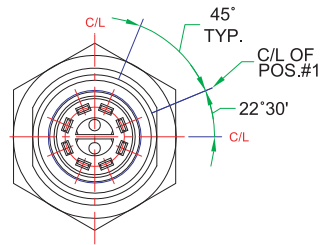

The SRL 1845 key lock switch is excellent for the demanding usage of critical applications, such as medical and industrial control and instrumentation, as well as ground support electronic equipment.

SRL 1845 SERIES **Spring-Return Key Lock Half-Inch Enclosed** **Rotary Switches**

SRL 1845 SERIES

Spring-Return Key Lock Half-Inch Enclosed Rotary Switches

SUGGESTED MOUNTING HOLE FOR ALL SRL-1845 SWITCHES

SWITCH ACTION AND KEY PULL POSITIONS

OPTION 1
Pos. "A" - Maintaining
Pos. "B" - Momentary